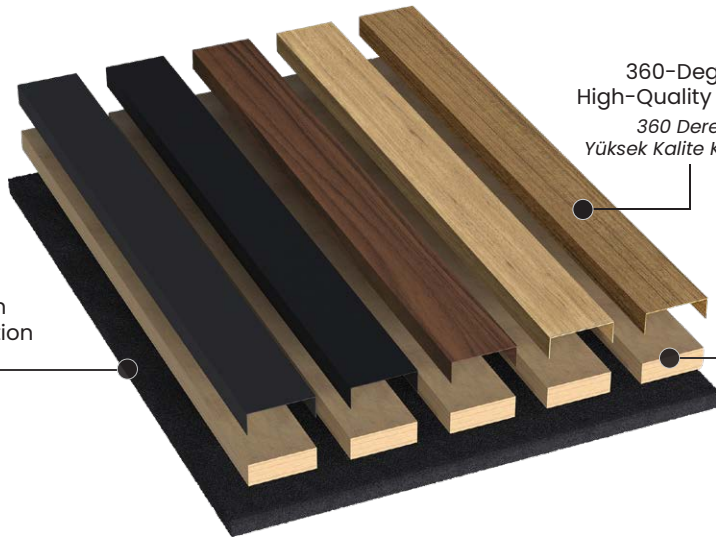

360-Degree
High-Quality Coating
360 Derece
Yüksek Kalite Kaplama

Premium Grade
Wooden MDF
1.Sınıf
Ahşap MDF

ZEMOD®  **MUTE**

Zemod MUTE Acoustic Wall Panels

PREMIUM ACOUSTIC PANELS

Thickness : 16 mm
Width : 60 cm
Kalınlık : 16 mm
Geniřlik : 60 cm