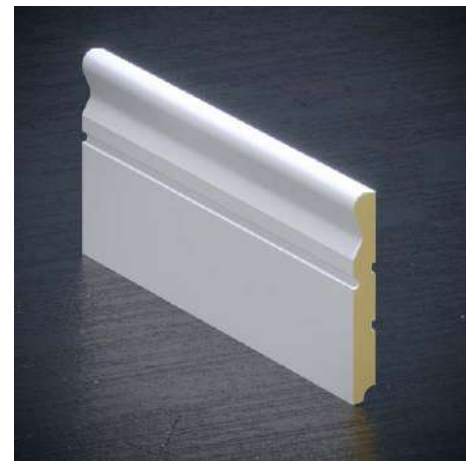

Kocatepe

Thickness: 14 mm
Height: 14 cm

Kalınlık: 14 mm
Yükseklik: 14 cm