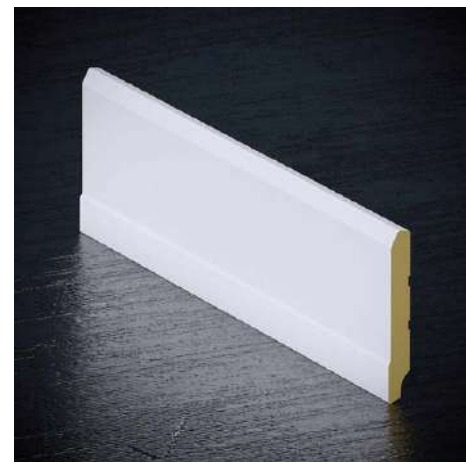

Lilyum

Thickness: 12 mm
Height: 10 cm

Kalınlık: 12 mm
Yükseklik: 10 cm