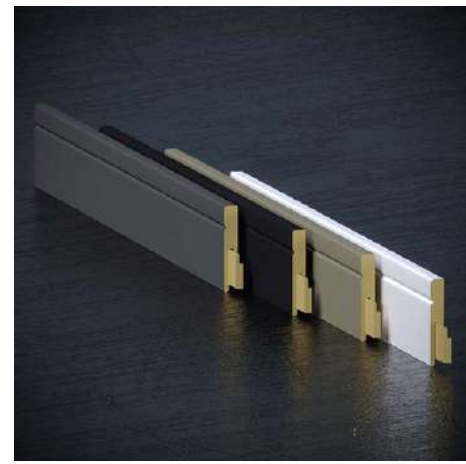

Defne

Thickness: 12 mm

Height: 8 cm

Kalınlık: 12 mm

Yükseklik: 8 cm